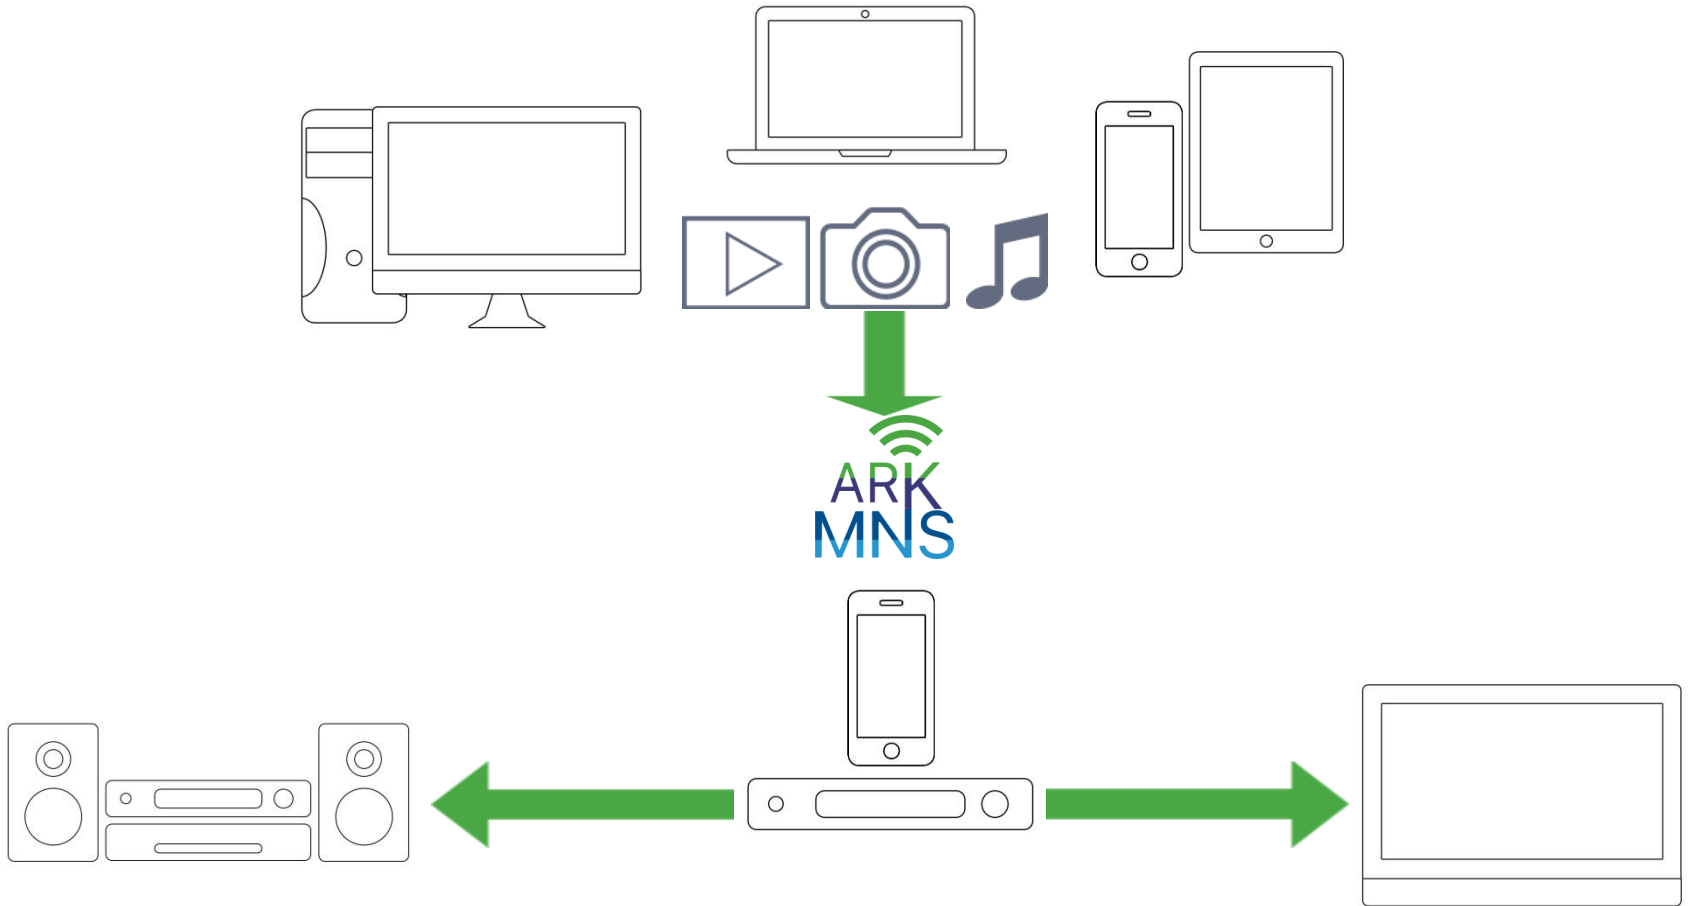

So, our approach fulfills all media network application communication needs.

Media network API

Supported Platforms

Mobile:

Desktop:

Embedded devices:

A high-angle, top-down photograph of a woman with long blonde hair, wearing a white long-sleeved shirt and grey pants, sitting cross-legged on a bed with white linens. She is looking down at a laptop in front of her, with her right hand on the keyboard and her left hand holding a smartphone. The scene is dimly lit, creating a soft, intimate atmosphere.

Solutions

Media network

Home Media Network

Car streaming

In-car media network

Live streaming

Live video streaming
from car media devices

Arkuda Concert

Audio "follow me" function

Arkuda Concert

Aggregate music from
different sources

STB and Gateway

Stream personal media content

Mobile Turn-key

Media from any source
to any screen

IPTV, VoD, adaptive streaming

Arkuda Digital is a high-end software company,
a global provider of wireless
media network solutions to smart home, consumer
electronics ODM/OEMs, Telco, IPTV, STB, etc.

Arkuda Digital is a licensed [Dolby manufacturer](#).