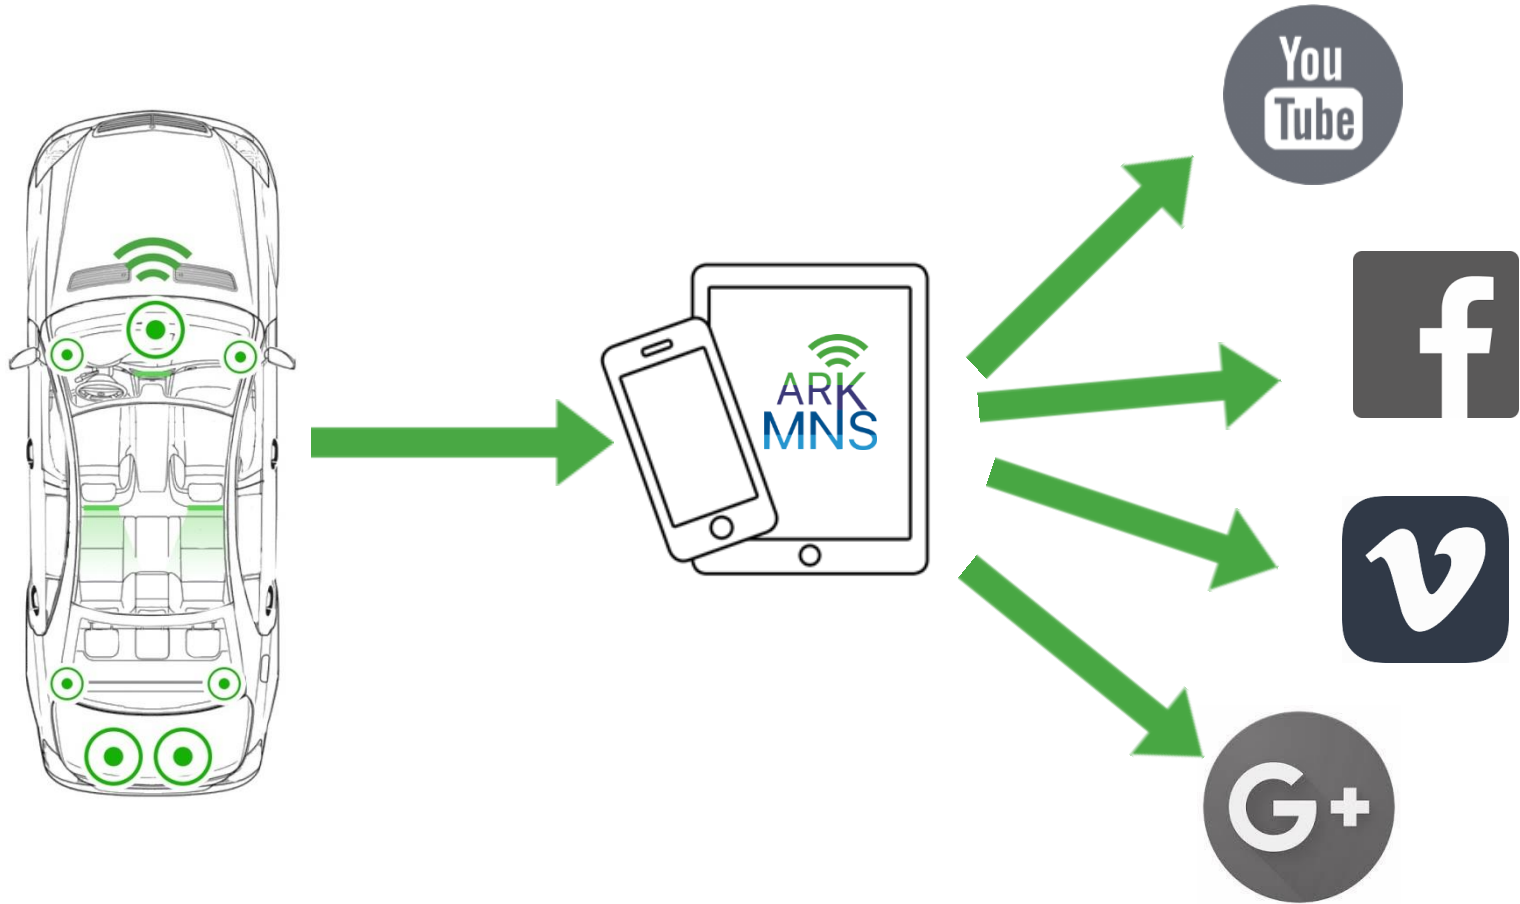

So, our approach fulfills all media network application communication needs.

Media network API

Supported Platforms

Mobile:

Desktop:

Embedded devices:

A high-angle, top-down photograph of a woman with long blonde hair, wearing a white long-sleeved shirt and grey pants, sitting cross-legged on a bed with white linens. She is looking down at a laptop in front of her, with her right hand on the keyboard and her left hand holding a smartphone. The scene is dimly lit, creating a soft, intimate atmosphere.

Solutions

Media network

Home Media Network

Car streaming

In-car media network

Live streaming

Live video streaming
from car media devices

Arkuda Concert

Audio "follow me" function

Arkuda Concert

Aggregate music from
different sources

STB and Gateway

Stream personal media content

Mobile Turn-key

Media from any source
to any screen

IPTV, VoD, adaptive streaming