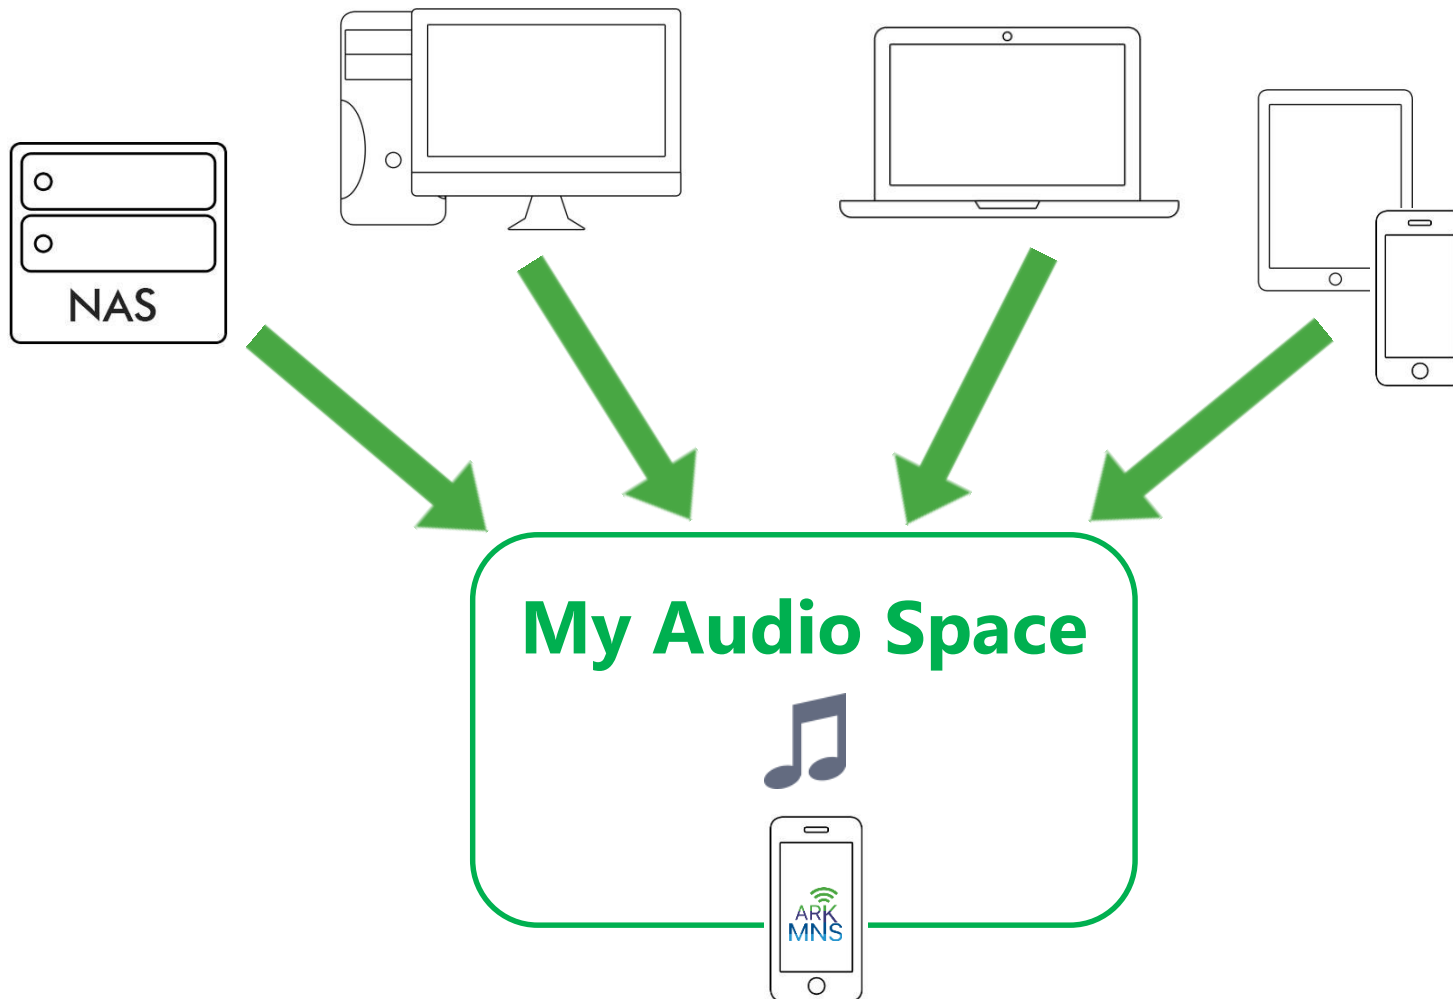

So, our approach fulfills all media network application communication needs.

Media network API

Supported Platforms

Mobile:

Desktop:

Embedded devices:

A high-angle, top-down photograph of a woman with long blonde hair, wearing a white long-sleeved shirt and grey pants, sitting cross-legged on a bed with white linens. She is looking down at a laptop in front of her, with her right hand on the keyboard and her left hand holding a smartphone. The scene is dimly lit, creating a soft, intimate atmosphere.

Solutions

Media network

Home Media Network

Car streaming

In-car media network

Live streaming

Live video streaming
from car media devices

Arkuda Concert

Audio "follow me" function

Arkuda Concert

Aggregate music from
different sources

STB and Gateway

Stream personal media content

Mobile Turn-key

Media from any source
to any screen

IPTV, VoD, adaptive streaming