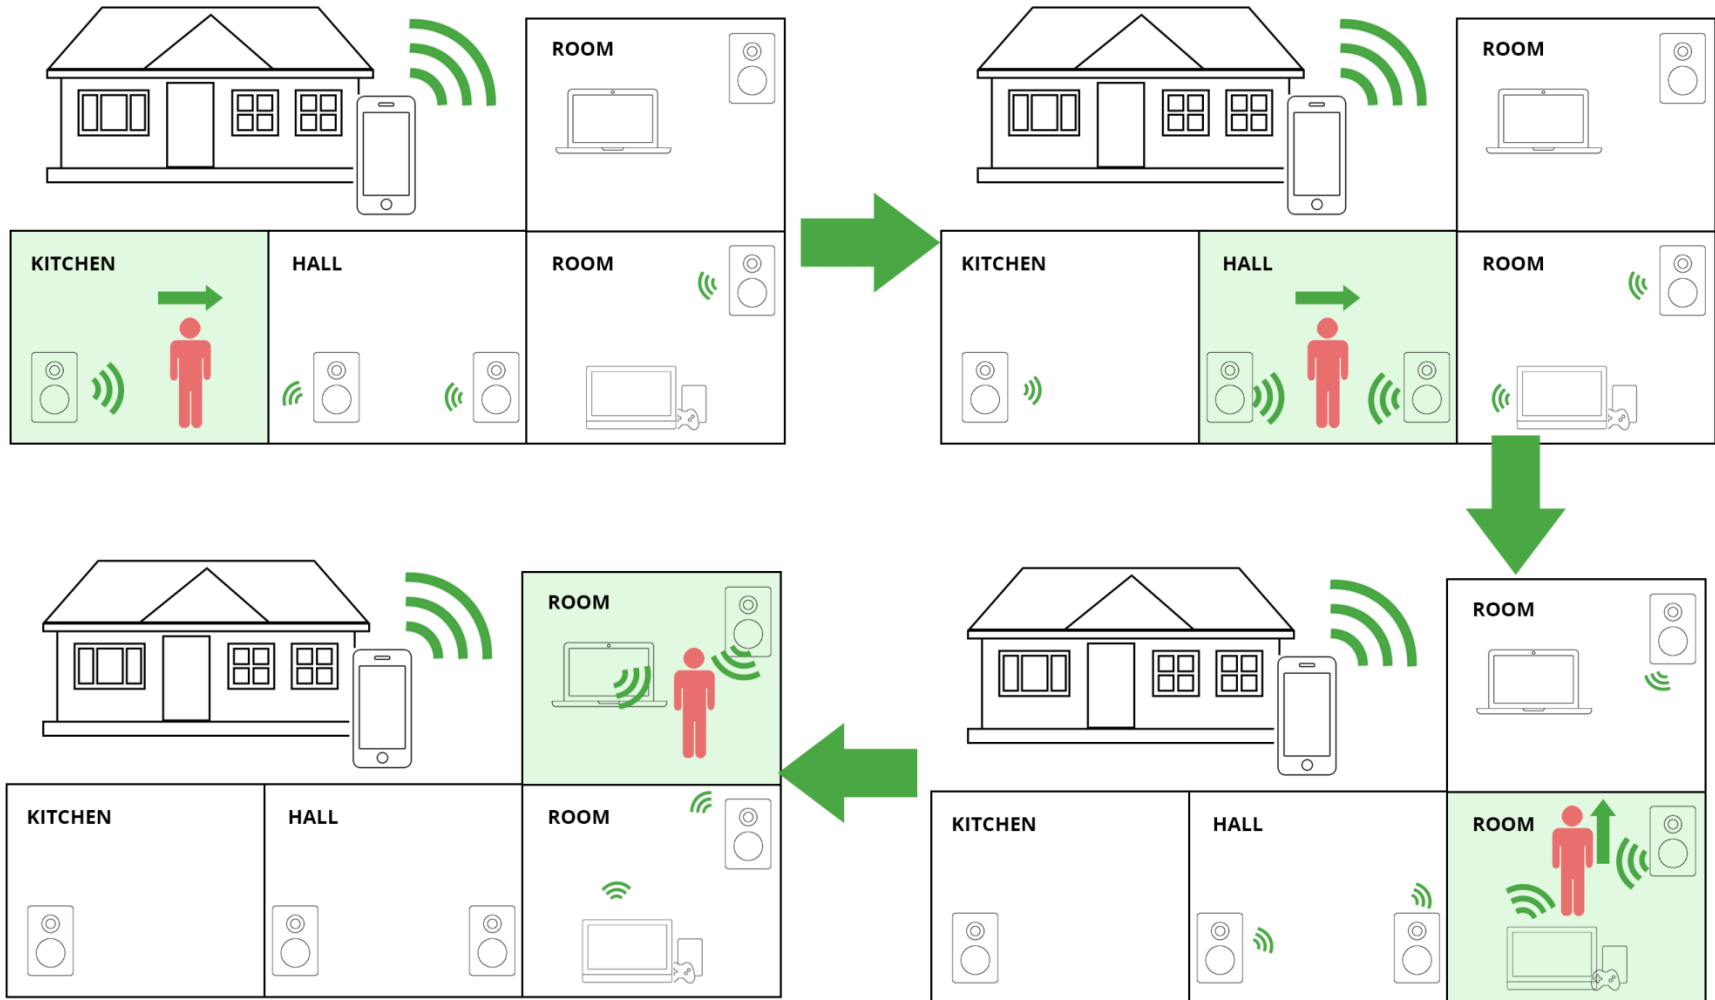

So, our approach fulfills all media network application communication needs.

Media network API

Supported Platforms

Mobile:

Desktop:

Embedded devices:

A high-angle, top-down photograph of a woman with long blonde hair, wearing a white long-sleeved shirt and grey pants, sitting cross-legged on a bed with white linens. She is looking down at a laptop in front of her, with her right hand on the keyboard and her left hand holding a smartphone. The scene is dimly lit, creating a soft, intimate atmosphere.

Solutions

Media network

Home Media Network

Car streaming

In-car media network

Live streaming

Live video streaming
from car media devices

Arkuda Concert

Audio "follow me" function

Arkuda Concert

Aggregate music from
different sources

STB and Gateway

Stream personal media content

Mobile Turn-key

Media from any source
to any screen

IPTV, VoD, adaptive streaming