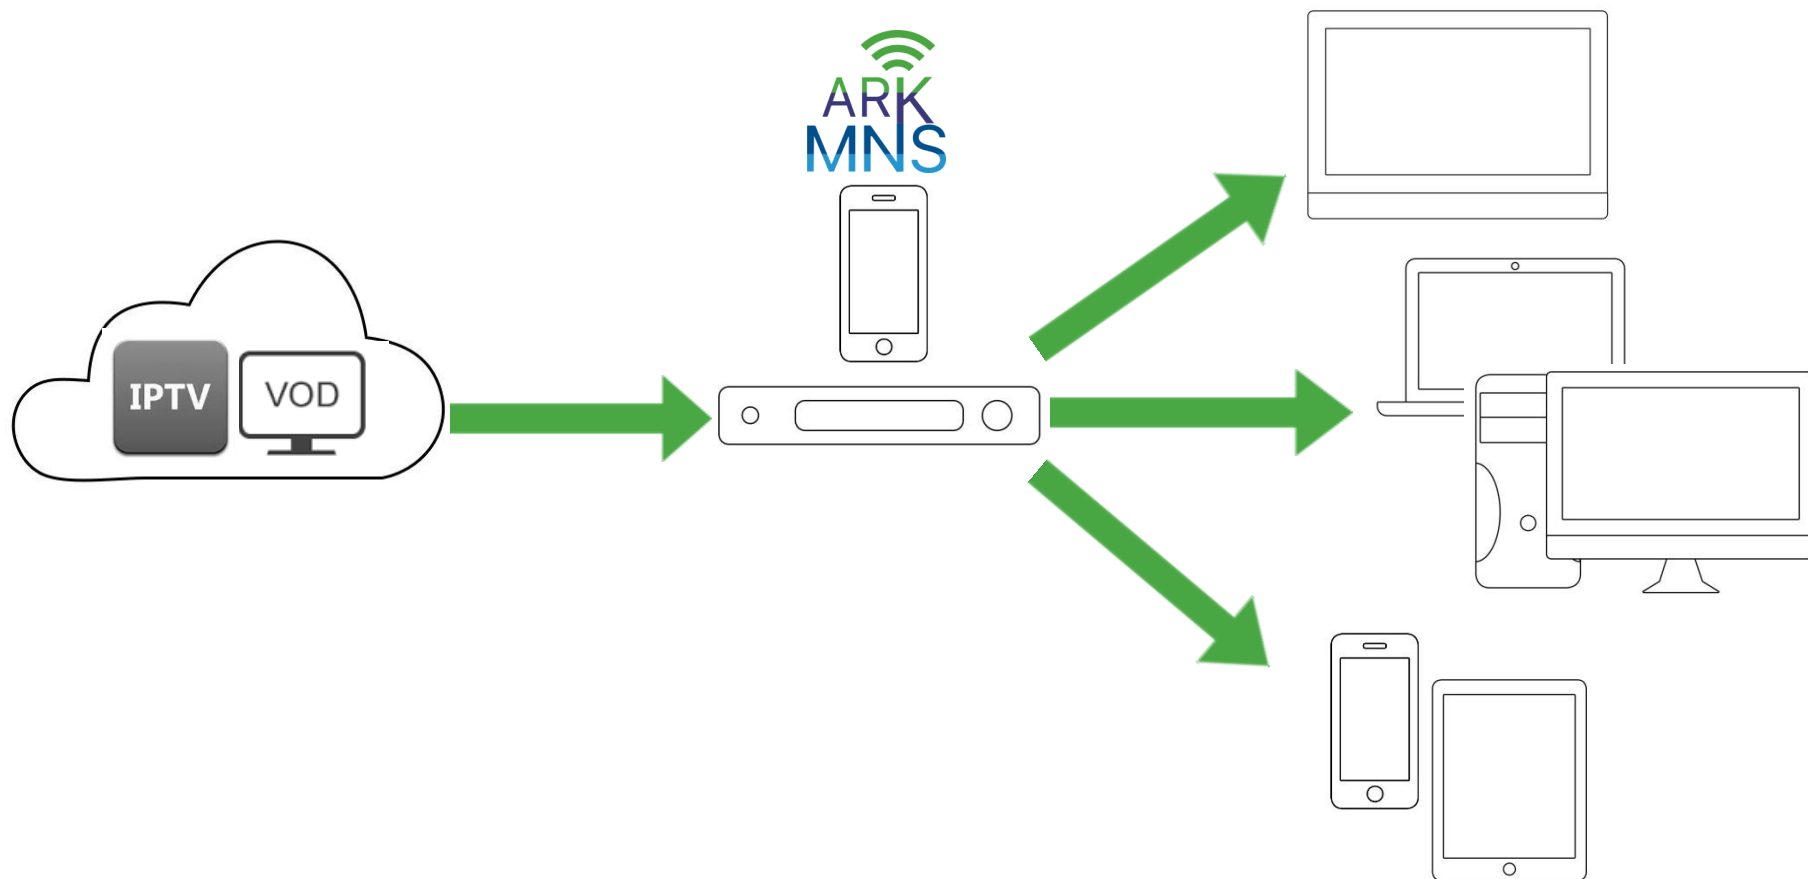

Audio "follow me" function

Arkuda Concert

Aggregate music from
different sources

STB and Gateway

Stream personal media content

Mobile Turn-key

Media from any source
to any screen

IPTV, VoD, adaptive streaming