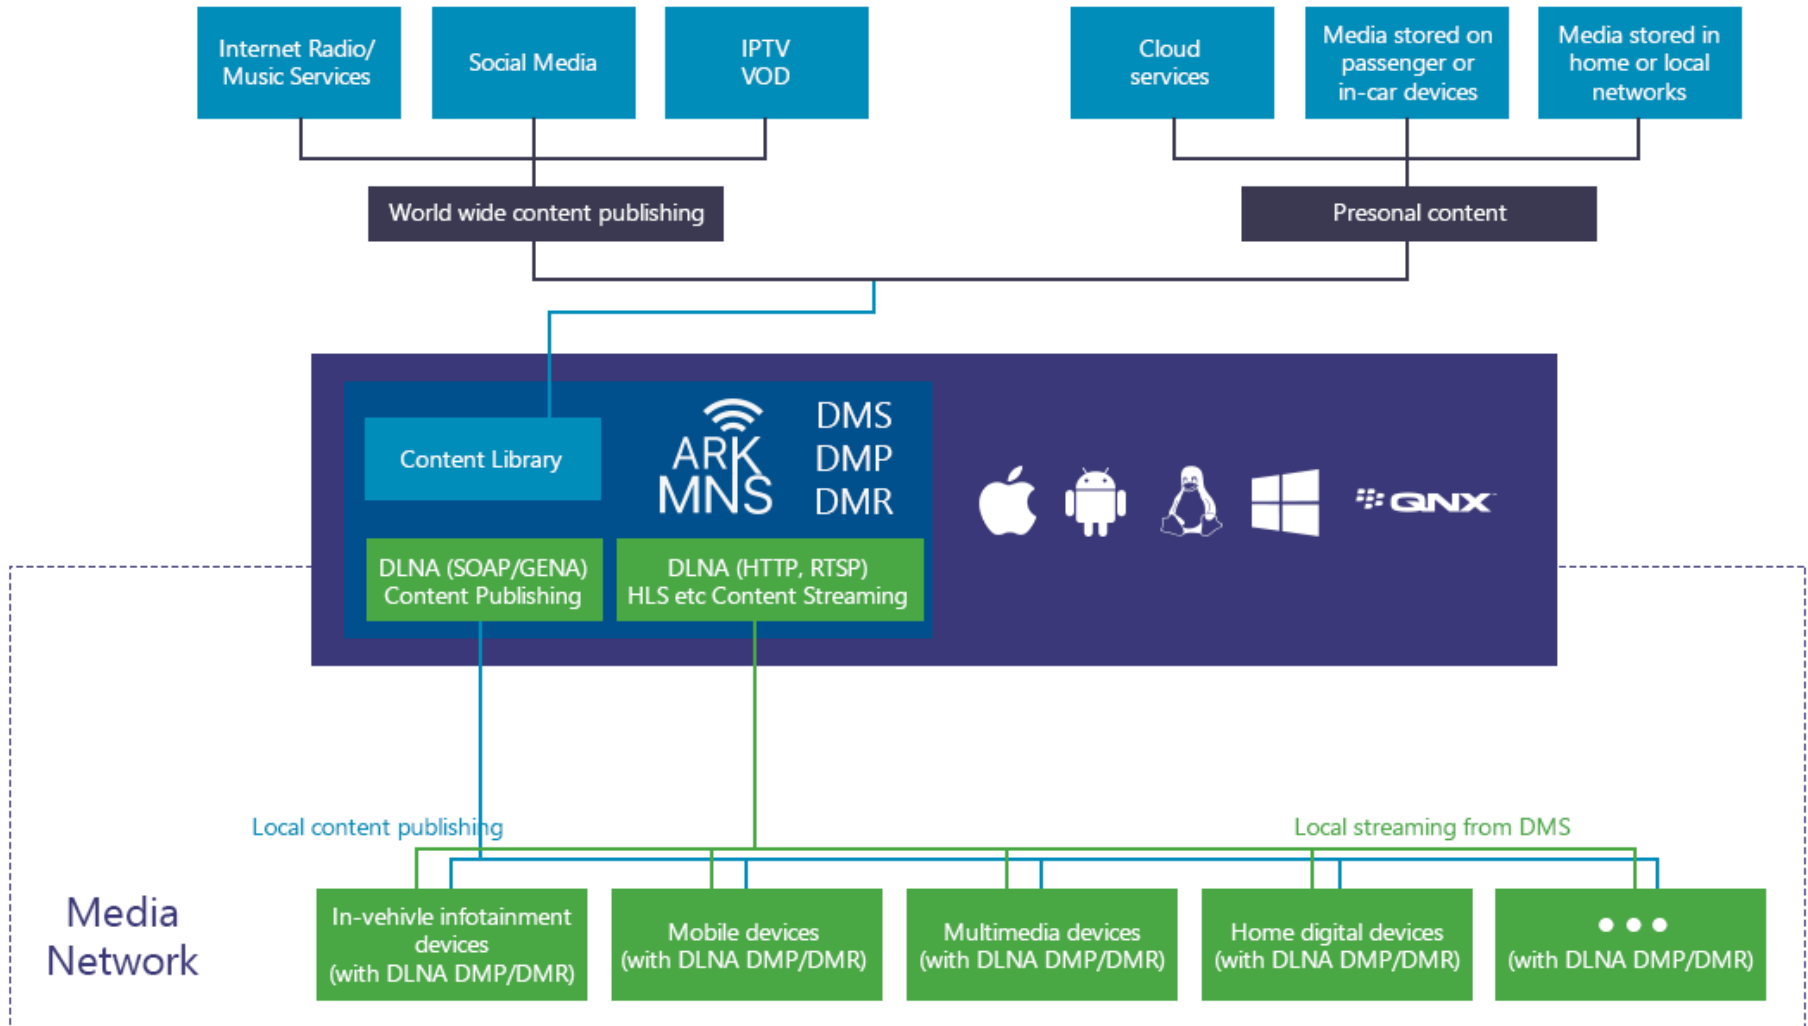

Cost effectiveness

Cost-efficient implementation, market entry, growth and scale that improve operational agility, and boost your monetisation capabilities.

Market proven

Arkuda Digital has market proven apps in

App Store and Play Market

with more than **2M+** installs and **500K+** active users

Media network architecture

Media network API

Arkuda Digital extends Media Network API based on WAMP (Web Application Messaging Protocol).

With it you can plug-and-play any app components no matter on what languages they are written in.

Media Network API is based on microservice architecture.

Could be easily integrated into existing apps, or build UI on top of it in short terms, including browser based.

So, our approach fulfills all media network application communication needs.

Media network API

Supported Platforms

Mobile:

Desktop:

Embedded devices:

A high-angle, top-down photograph of a woman with long blonde hair, wearing a white long-sleeved shirt and grey pants, sitting cross-legged on a bed with white linens. She is looking down at a laptop in front of her, with her right hand on the keyboard and her left hand holding a smartphone. The scene is dimly lit, creating a soft, intimate atmosphere.