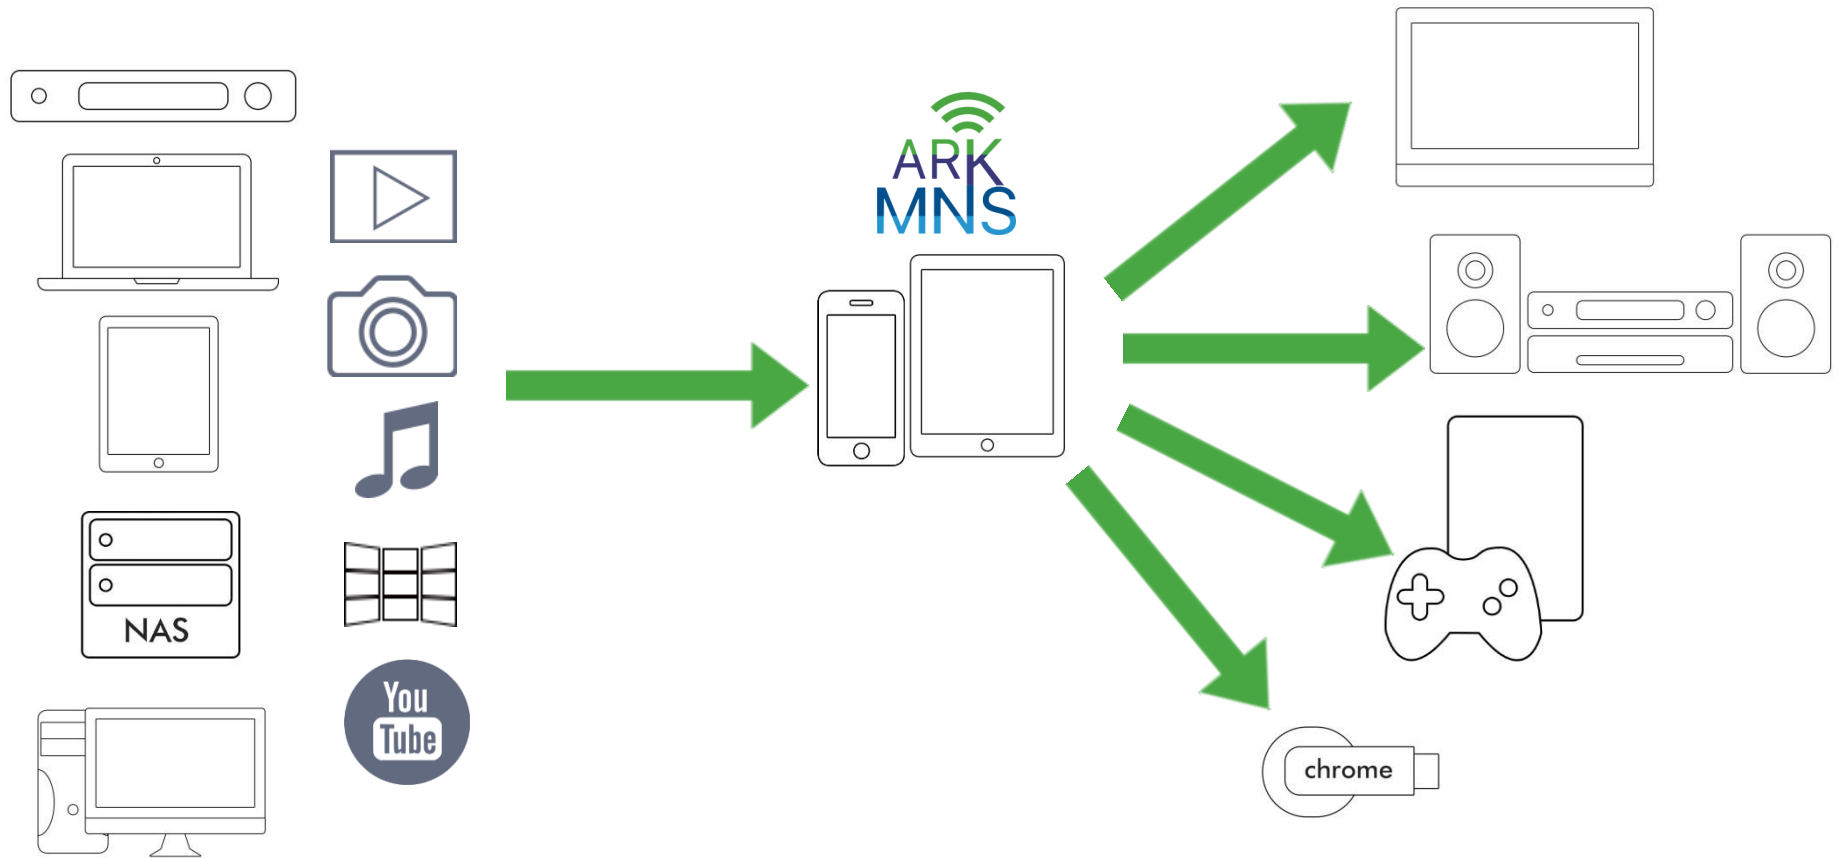

So, our approach fulfills all media network application communication needs.

Media network API

Supported Platforms

Mobile:

Desktop:

Embedded devices:

A high-angle, top-down photograph of a woman with long blonde hair, wearing a white long-sleeved shirt and grey pants, sitting cross-legged on a bed with white linens. She is looking down at a laptop in front of her, with her right hand on the keyboard and her left hand holding a smartphone. The scene is dimly lit, creating a soft, intimate atmosphere.

Audio "follow me" function

Arkuda Concert

Aggregate music from
different sources

STB and Gateway

Stream personal media content

Mobile Turn-key

Media from any source
to any screen

IPTV, VoD, adaptive streaming