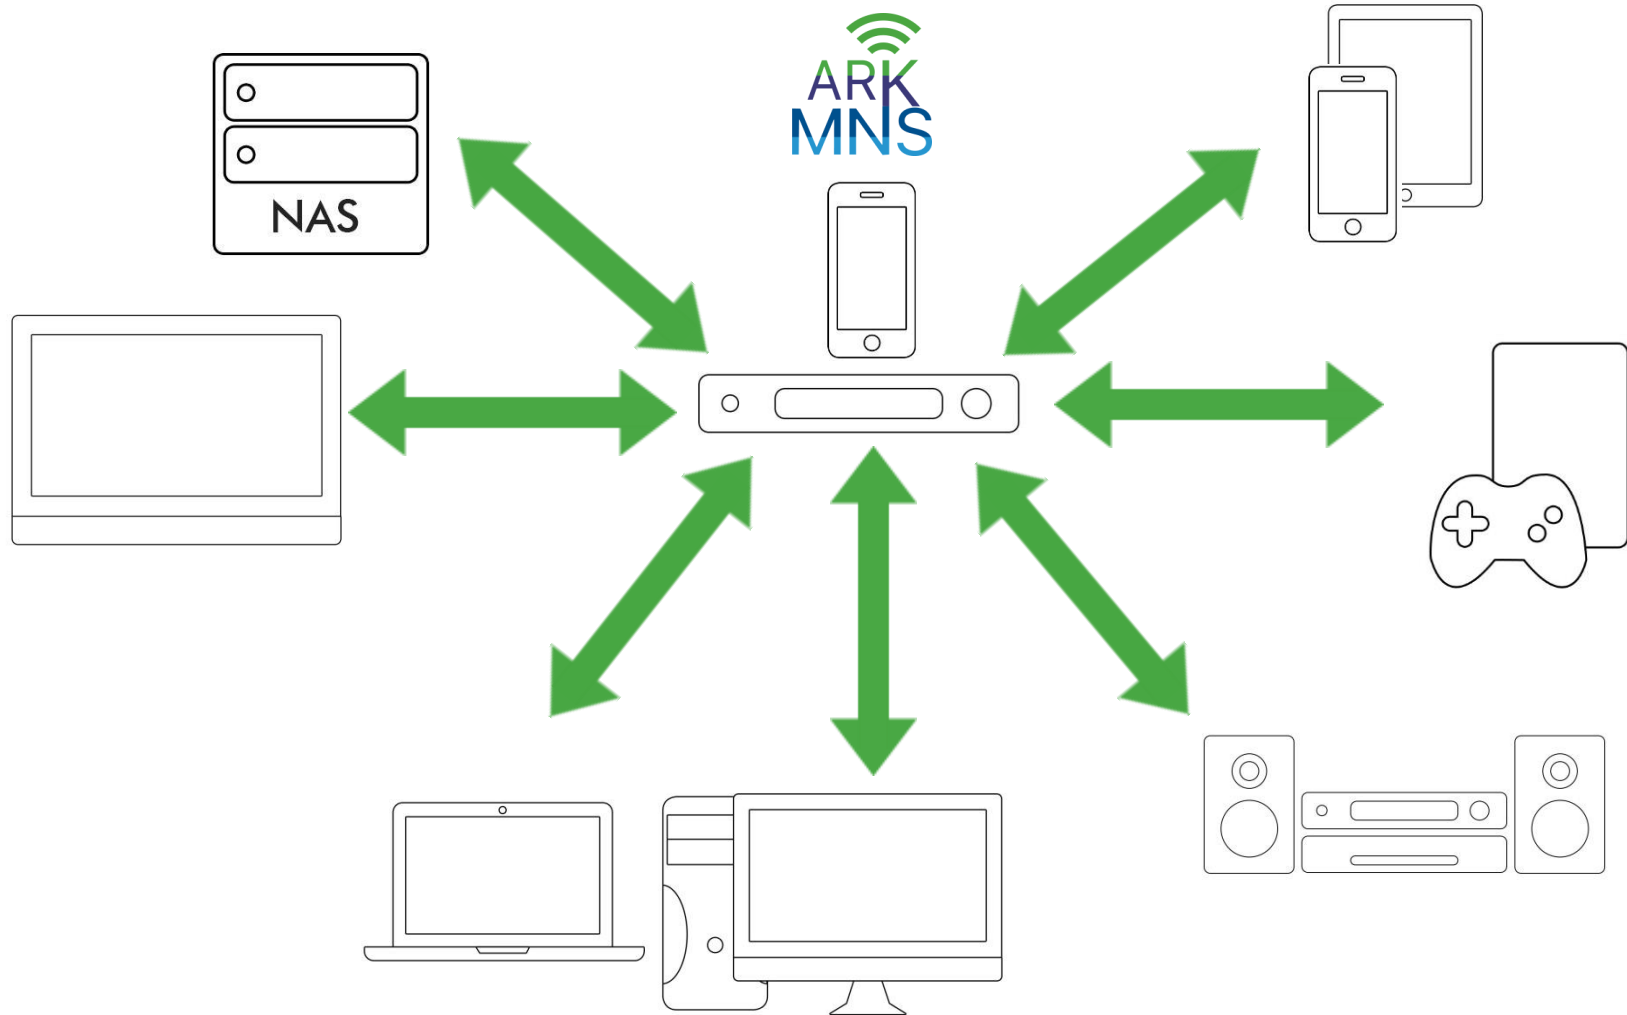

With it you can plug-and-play any app components no matter on what languages they are written in.

Media Network API is based on microservice architecture.

Could be easily integrated into existing apps, or build UI on top of it in short terms, including browser based.

So, our approach fulfills all media network application communication needs.

Media network API

Supported Platforms

Mobile:

Desktop:

Embedded devices:

A high-angle, top-down photograph of a woman with long blonde hair, wearing a white long-sleeved shirt and grey pants, sitting cross-legged on a bed with white linens. She is looking down at a laptop in front of her, with her right hand on the keyboard and her left hand holding a smartphone. The scene is dimly lit, creating a soft, intimate atmosphere.

Solutions

Media network

Home Media Network

Car streaming

In-car media network

Live streaming

Live video streaming
from car media devices

Arkuda Concert