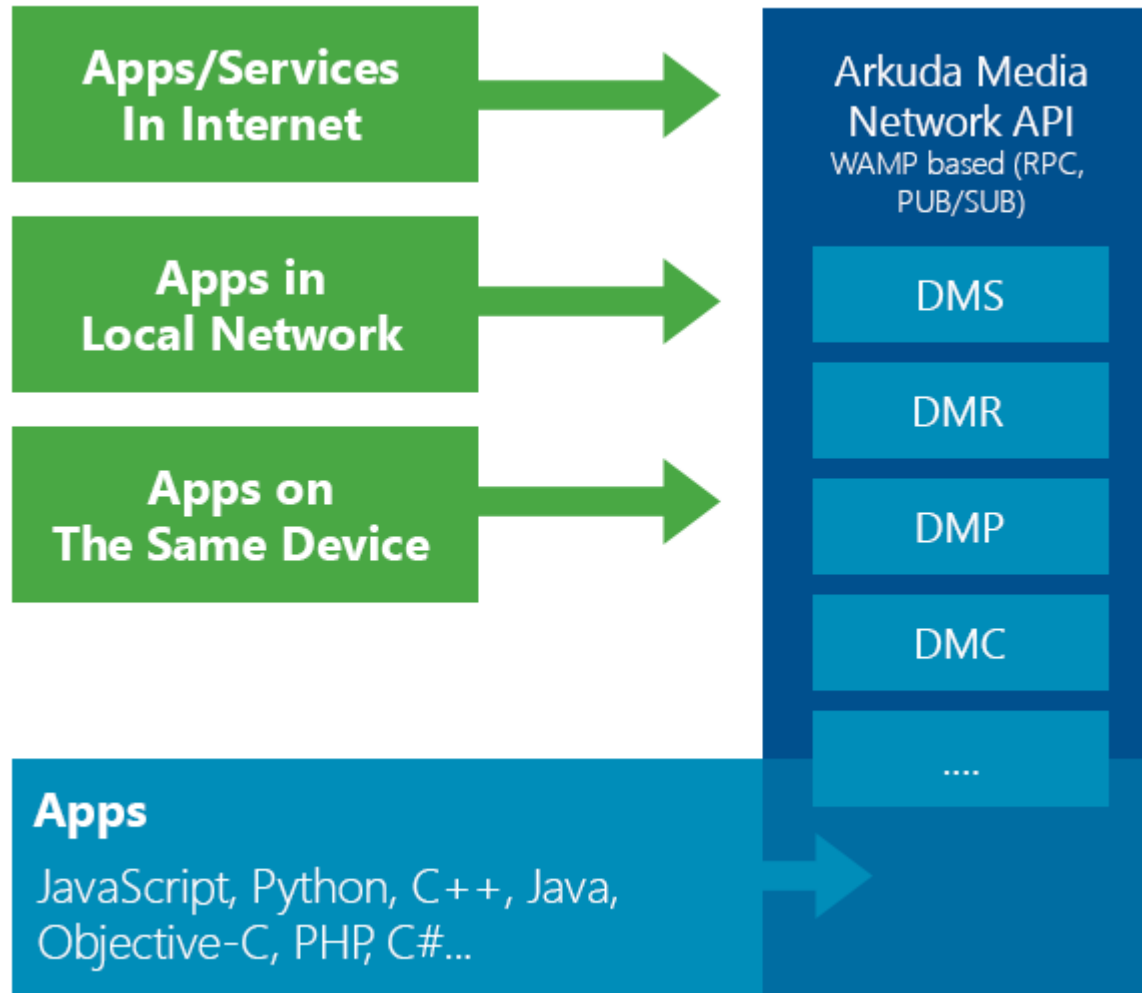

Media network API