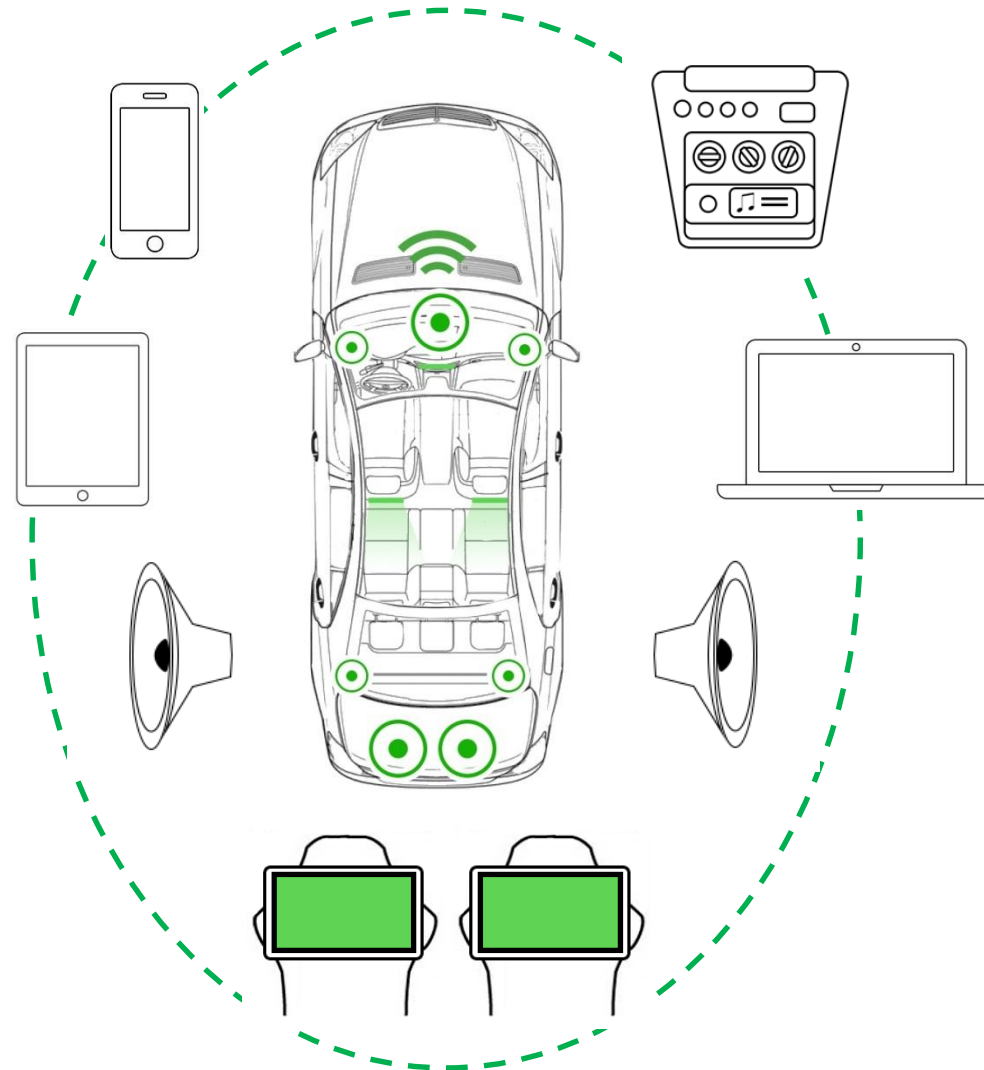

So, our approach fulfills all media network application communication needs.

Media network API

Supported Platforms

Mobile:

Desktop:

Embedded devices:

A high-angle, top-down photograph of a woman with long blonde hair, wearing a white long-sleeved shirt and grey pants, sitting cross-legged on a bed with white linens. She is looking down at a laptop in front of her, with her right hand on the keyboard and her left hand holding a smartphone. The scene is dimly lit, creating a soft, intimate atmosphere.

Solutions

Media network

Home Media Network

Car streaming

In-car media network

Live streaming

Live video streaming
from car media devices

Arkuda Concert