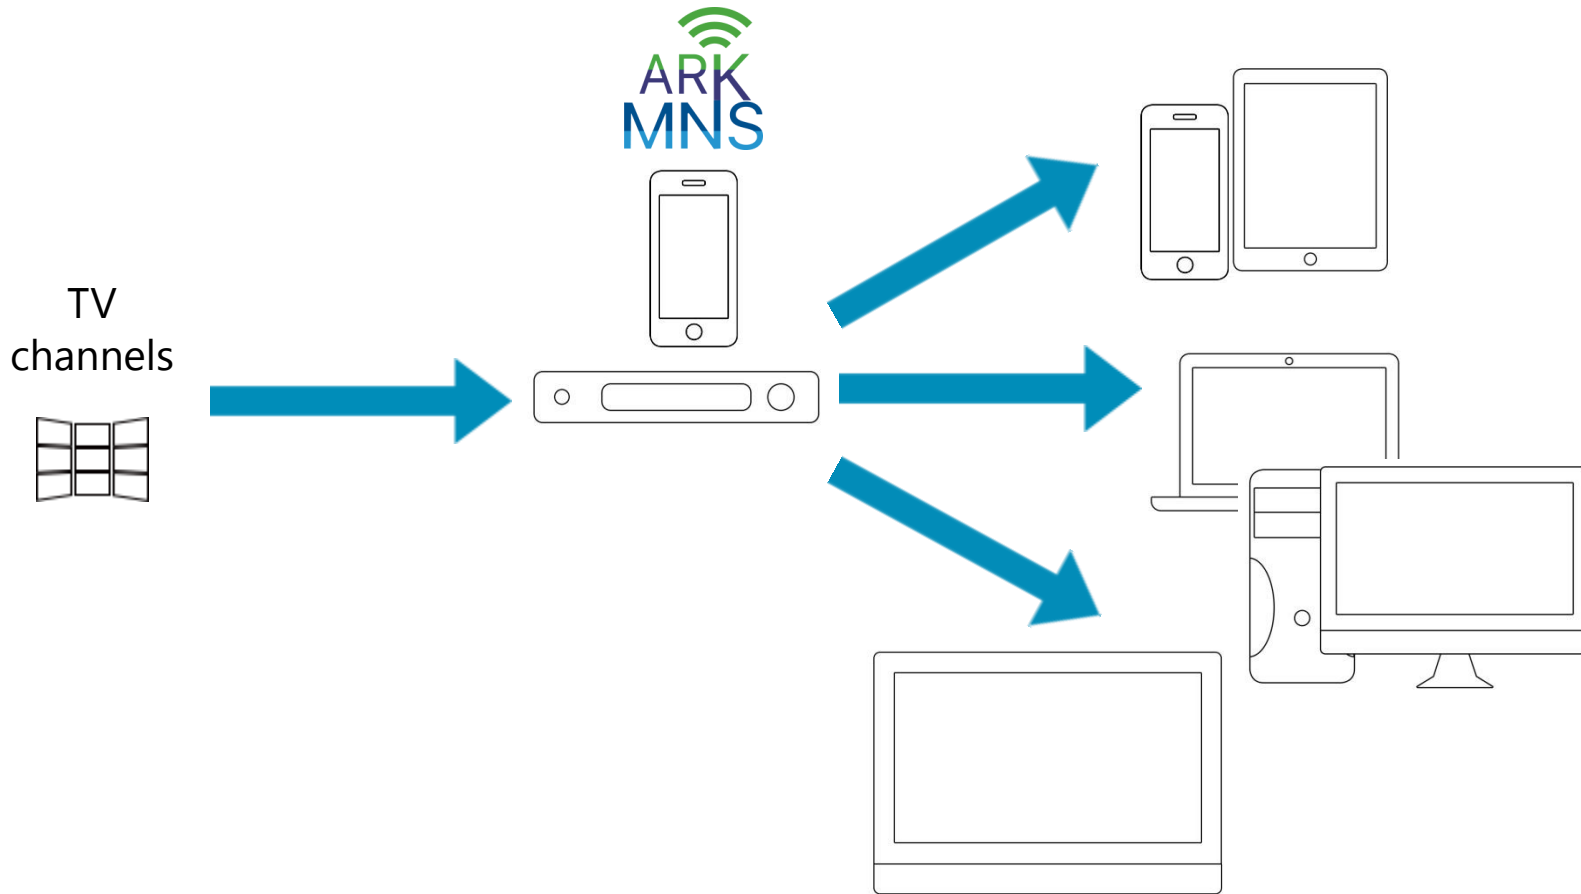

So, our approach fulfills all media network application communication needs.

Media network API

Features

- Multiroom and Multistream functions
- Stream different channels on different screens simultaneously
- Stream music and audio files
- Stream video from STB, home Gateway, mobile devices
- Fast, reliable and easy implementation of IPTV
- Sharing TV content with all screens and devices in household
- Add extra features like YouTube, internet radio or music streaming services and home media sharing
- Adaptive Streaming support
- DTCP-IP support

Use Cases

Case 1

Home media network

Case 2

Share TV channels

Case 3

Media from any source to any screen

Case 4

IPTV, VoD, Adaptive streaming

Case 5

Stream personal media content
at TV or Receiver connected to STB

Supported Platforms

Mobile:

Desktop:

Embedded devices:

Our company