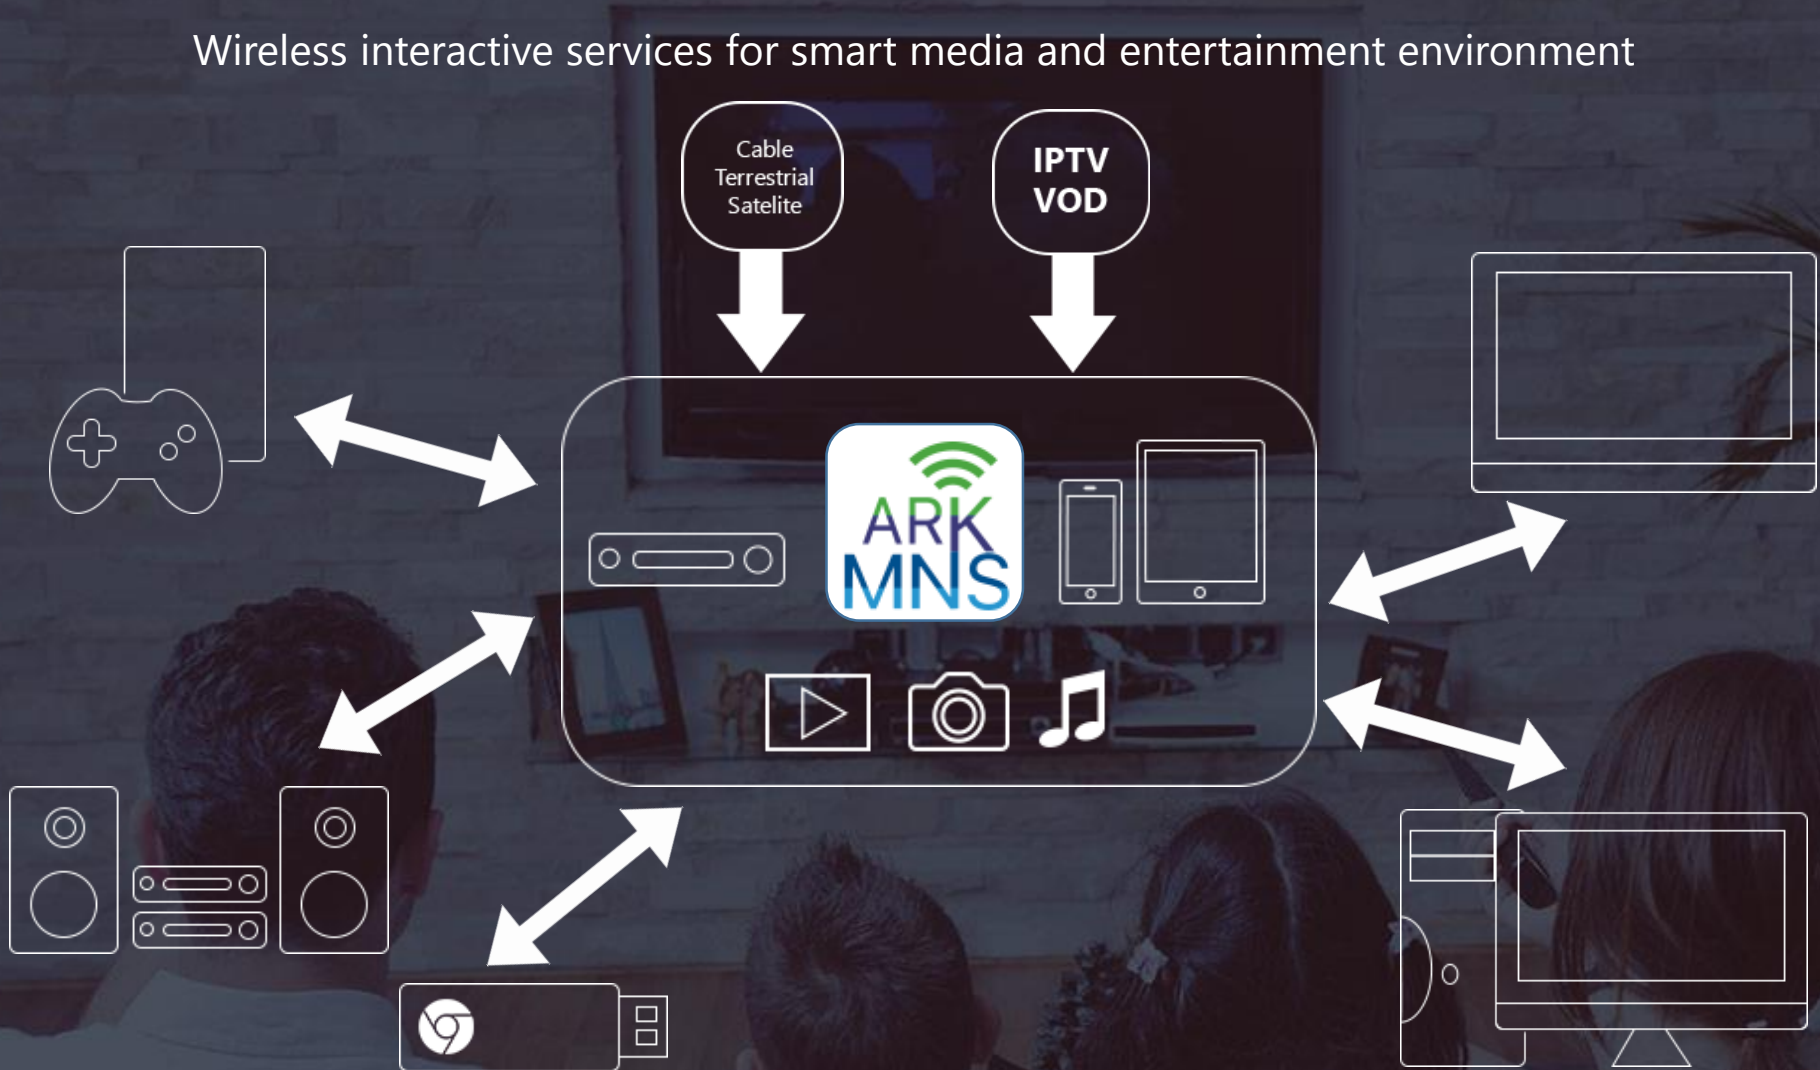

A photograph of a desk setup. In the foreground, a white speaker with a blue grille is mounted on a wooden stand. To its right is a large computer monitor. On the desk, there is a small figurine, a keyboard, and a white mug with a black design. The background shows a window with a view of a city skyline.

Media Network Solutions
for STB and Home Gateway

How could STB and Home Gateway manufacturers add value to their products and services?

Companies aspire to provide services that meet their client's needs.

Turn-key solution for home media

Wireless interactive services for smart media and entertainment environment

sharing, streaming, control of video, photo, audio, TV content within the home network

Market proven

So, our approach fulfills all media network application communication needs.

Media network API

Features

- Multiroom and Multistream functions
- Stream different channels on different screens simultaneously
- Stream music and audio files
- Stream video from STB, home Gateway, mobile devices
- Fast, reliable and easy implementation of IPTV
- Sharing TV content with all screens and devices in household
- Add extra features like YouTube, internet radio or music streaming services and home media sharing
- Adaptive Streaming support
- DTCP-IP support