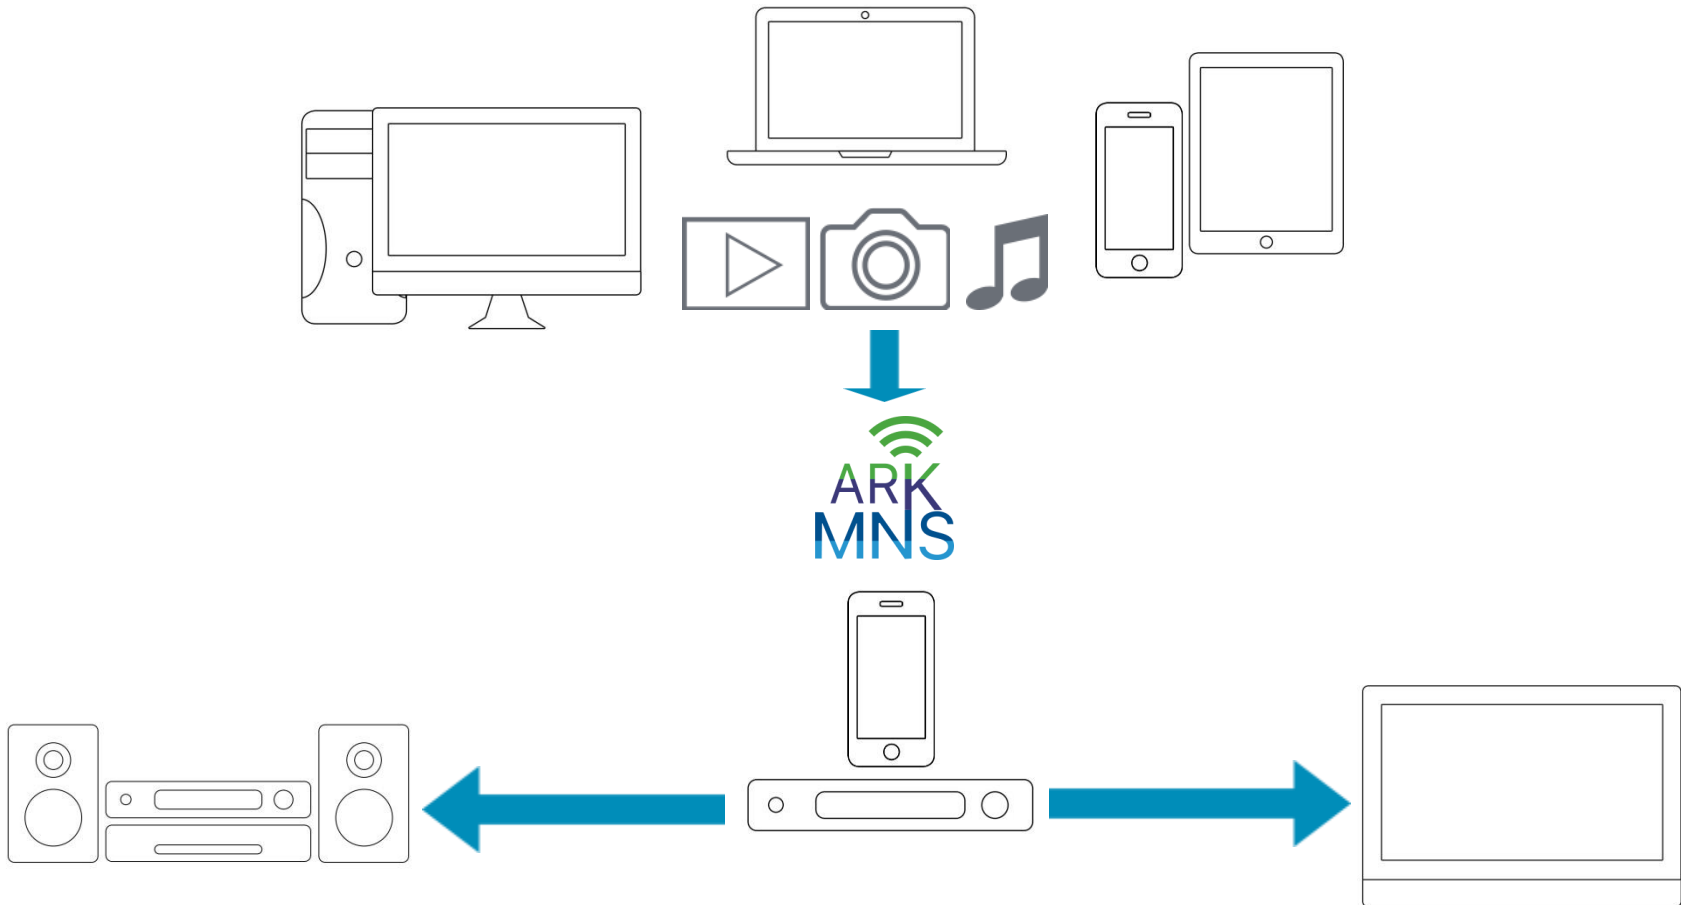

So, our approach fulfills all media network application communication needs.

Media network API

Features

- Multiroom and Multistream functions
- Stream different channels on different screens simultaneously
- Stream music and audio files
- Stream video from STB, home Gateway, mobile devices
- Fast, reliable and easy implementation of IPTV
- Sharing TV content with all screens and devices in household
- Add extra features like YouTube, internet radio or music streaming services and home media sharing
- Adaptive Streaming support
- DTCP-IP support

Use Cases

Case 1

Home media network

Case 2

Share TV channels

Case 3

Media from any source to any screen

Case 4

IPTV, VoD, Adaptive streaming

Case 5

Stream personal media content
at TV or Receiver connected to STB

Supported Platforms

Mobile:

Desktop:

Embedded devices:

Our company