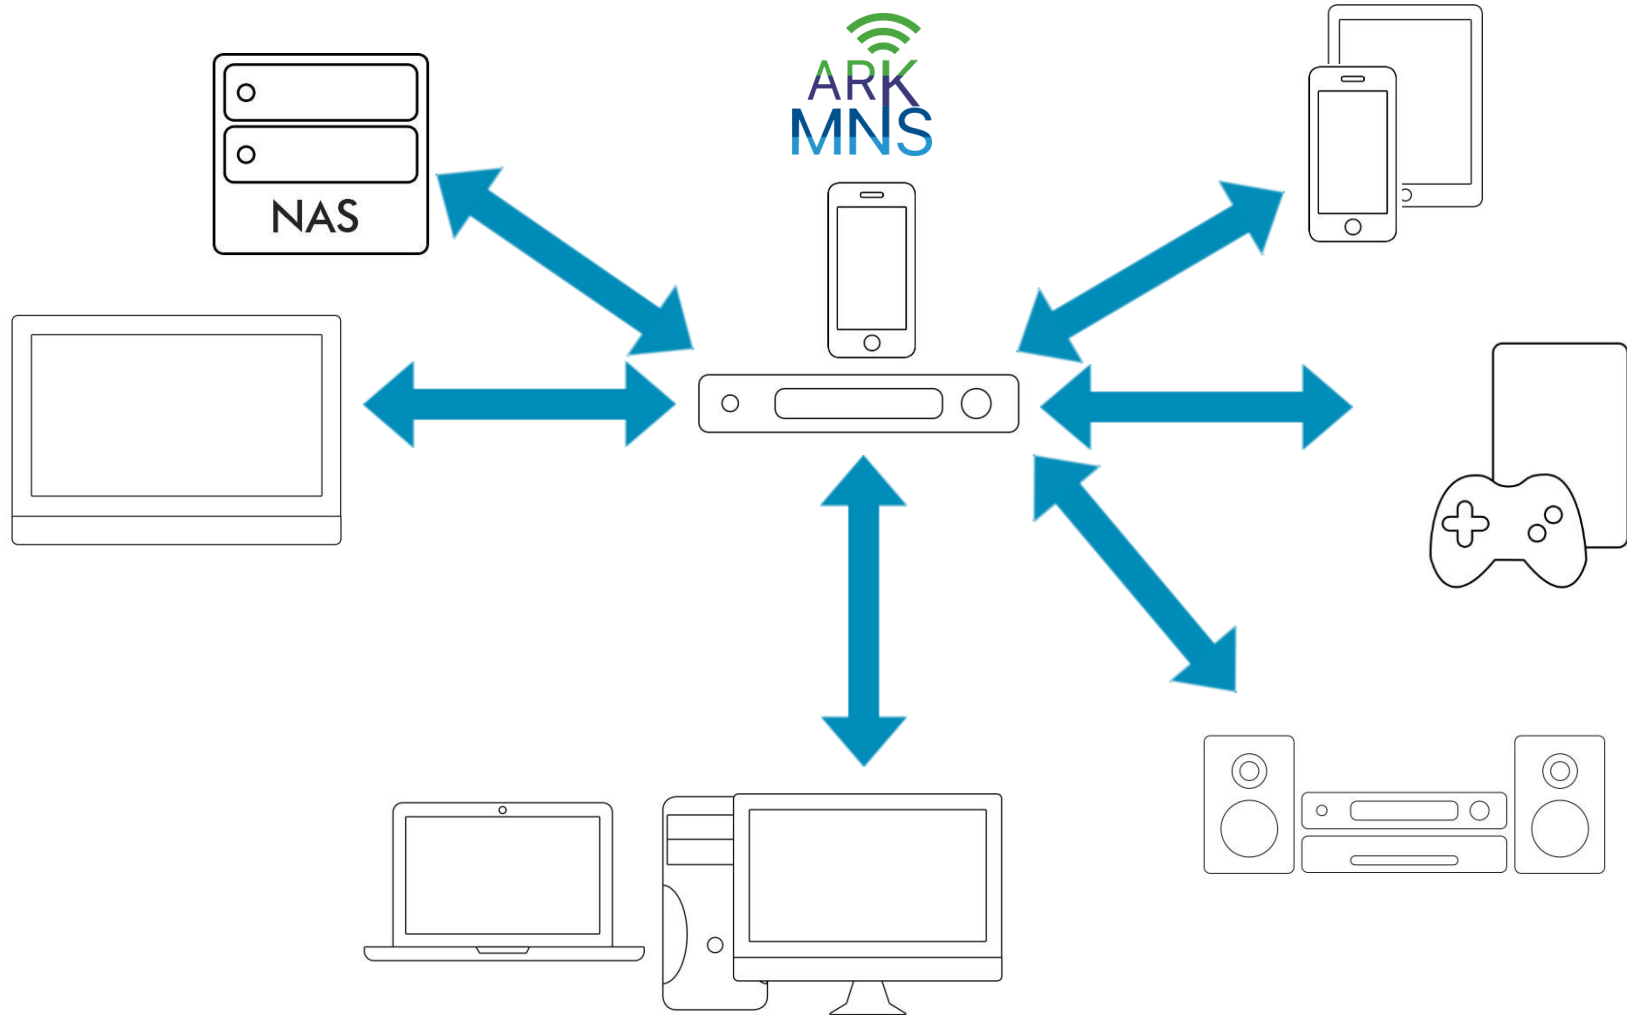

With it you can plug-and-play any app components no matter on what languages they are written in.

Media Network API is based on microservice architecture.

Could be easily integrated into existing apps, or build UI on top of it in short terms, including browser based.

So, our approach fulfills all media network application communication needs.

Media network API

Features

- Multiroom and Multistream functions
- Stream different channels on different screens simultaneously
- Stream music and audio files
- Stream video from STB, home Gateway, mobile devices
- Fast, reliable and easy implementation of IPTV
- Sharing TV content with all screens and devices in household
- Add extra features like YouTube, internet radio or music streaming services and home media sharing
- Adaptive Streaming support
- DTCP-IP support

Use Cases

Case 1

Home media network

Case 2

Share TV channels

Case 3

Media from any source to any screen

Case 4

IPTV, VoD, Adaptive streaming

Case 5

Stream personal media content
at TV or Receiver connected to STB

Supported Platforms

Mobile:

Desktop:

Embedded devices:

Our company