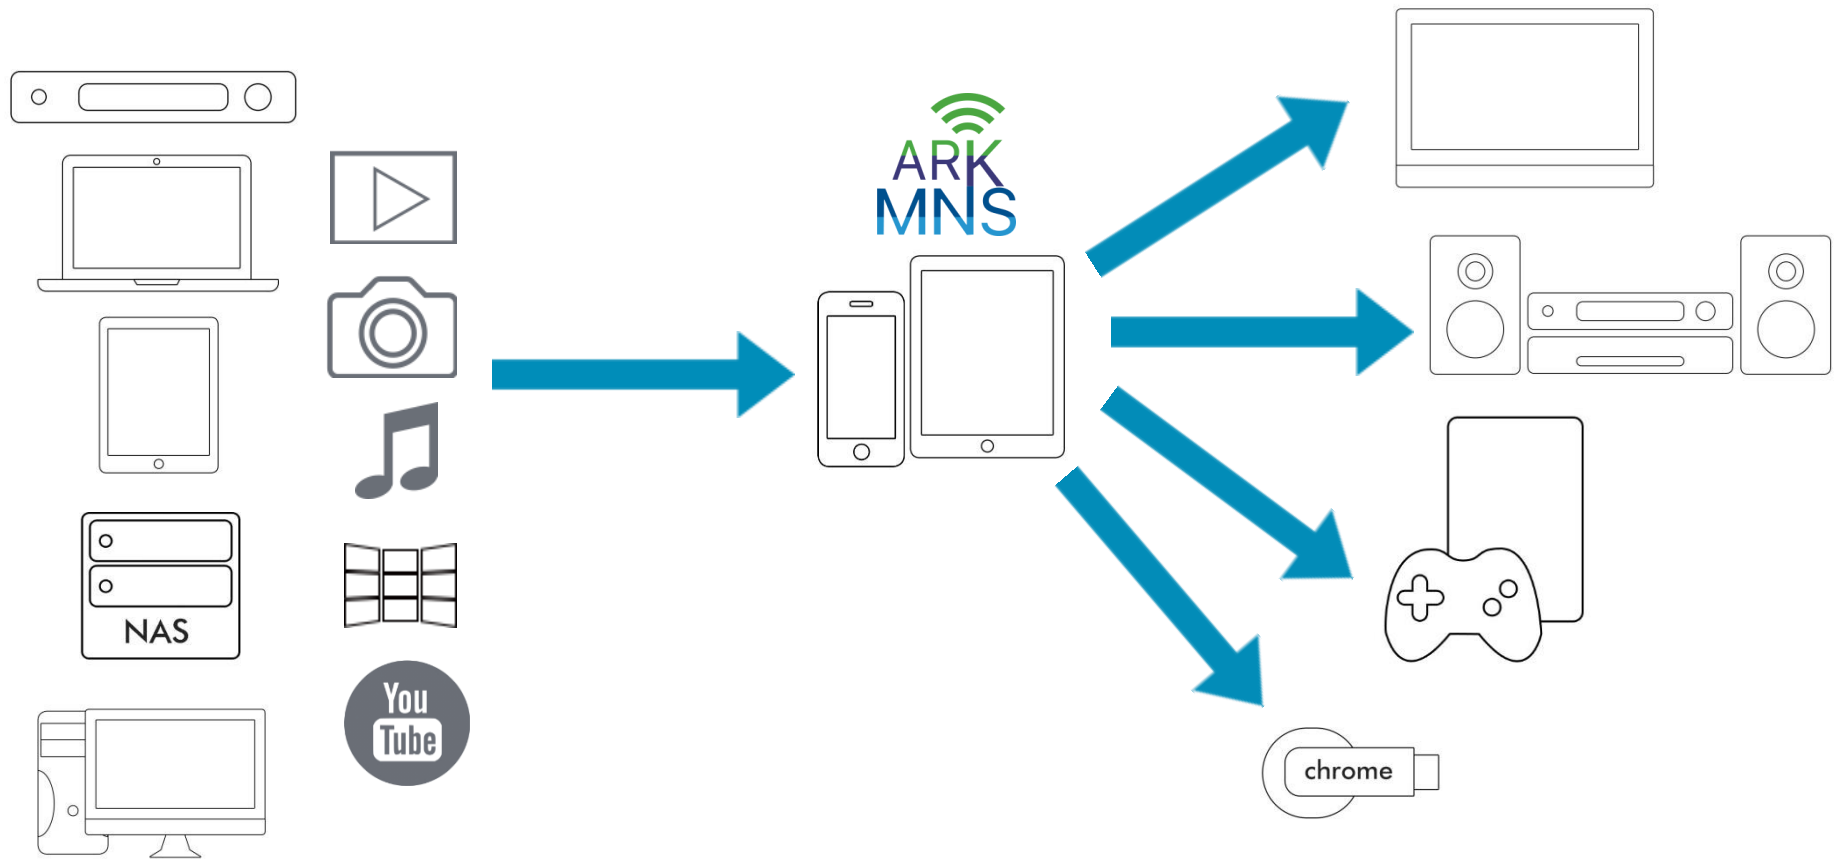

So, our approach fulfills all media network application communication needs.

Media network API

Features

- Multiroom and Multistream functions
- Stream different channels on different screens simultaneously
- Stream music and audio files
- Stream video from STB, home Gateway, mobile devices
- Fast, reliable and easy implementation of IPTV
- Sharing TV content with all screens and devices in household
- Add extra features like YouTube, internet radio or music streaming services and home media sharing
- Adaptive Streaming support
- DTCP-IP support

Use Cases

Case 1

Home media network

Case 2

Share TV channels

Case 3

Media from any source to any screen

Case 4

IPTV, VoD, Adaptive streaming

Case 5

Stream personal media content
at TV or Receiver connected to STB

Supported Platforms

Mobile:

Desktop:

Embedded devices:

Our company