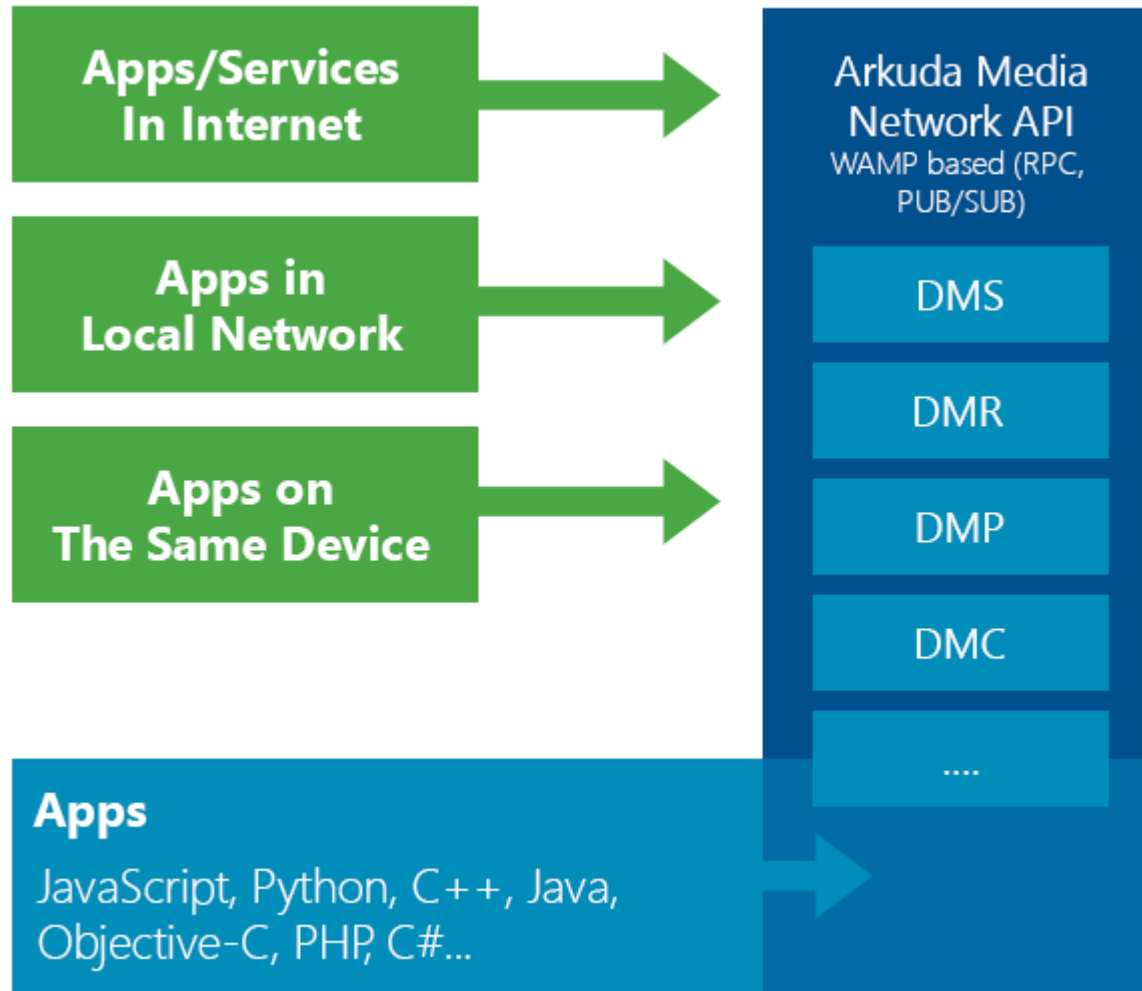

Turn-key solution for home media

Wireless interactive services for smart media and entertainment environment

sharing, streaming, control of video, photo, audio, TV content within the home network

Market proven

Arkuda Digital has market proven apps
in App Store and Play Market

with more than **2M+** installs and **500K+** active users

Integration architecture

Arkuda Digital extends Media Network API based on WAMP (Web Application Messaging Protocol).

With it you can plug-and-play any app components no matter on what languages they are written in.

Media Network API is based on microservice architecture.

Could be easily integrated into existing apps, or build UI on top of it in short terms, including browser based.

So, our approach fulfills all media network application communication needs.

Media network API

Features

- Multiroom and Multistream functions
- Stream different channels on different screens simultaneously
- Stream music and audio files
- Stream video from STB, home Gateway, mobile devices
- Fast, reliable and easy implementation of IPTV
- Sharing TV content with all screens and devices in household
- Add extra features like YouTube, internet radio or music streaming services and home media sharing
- Adaptive Streaming support
- DTCP-IP support