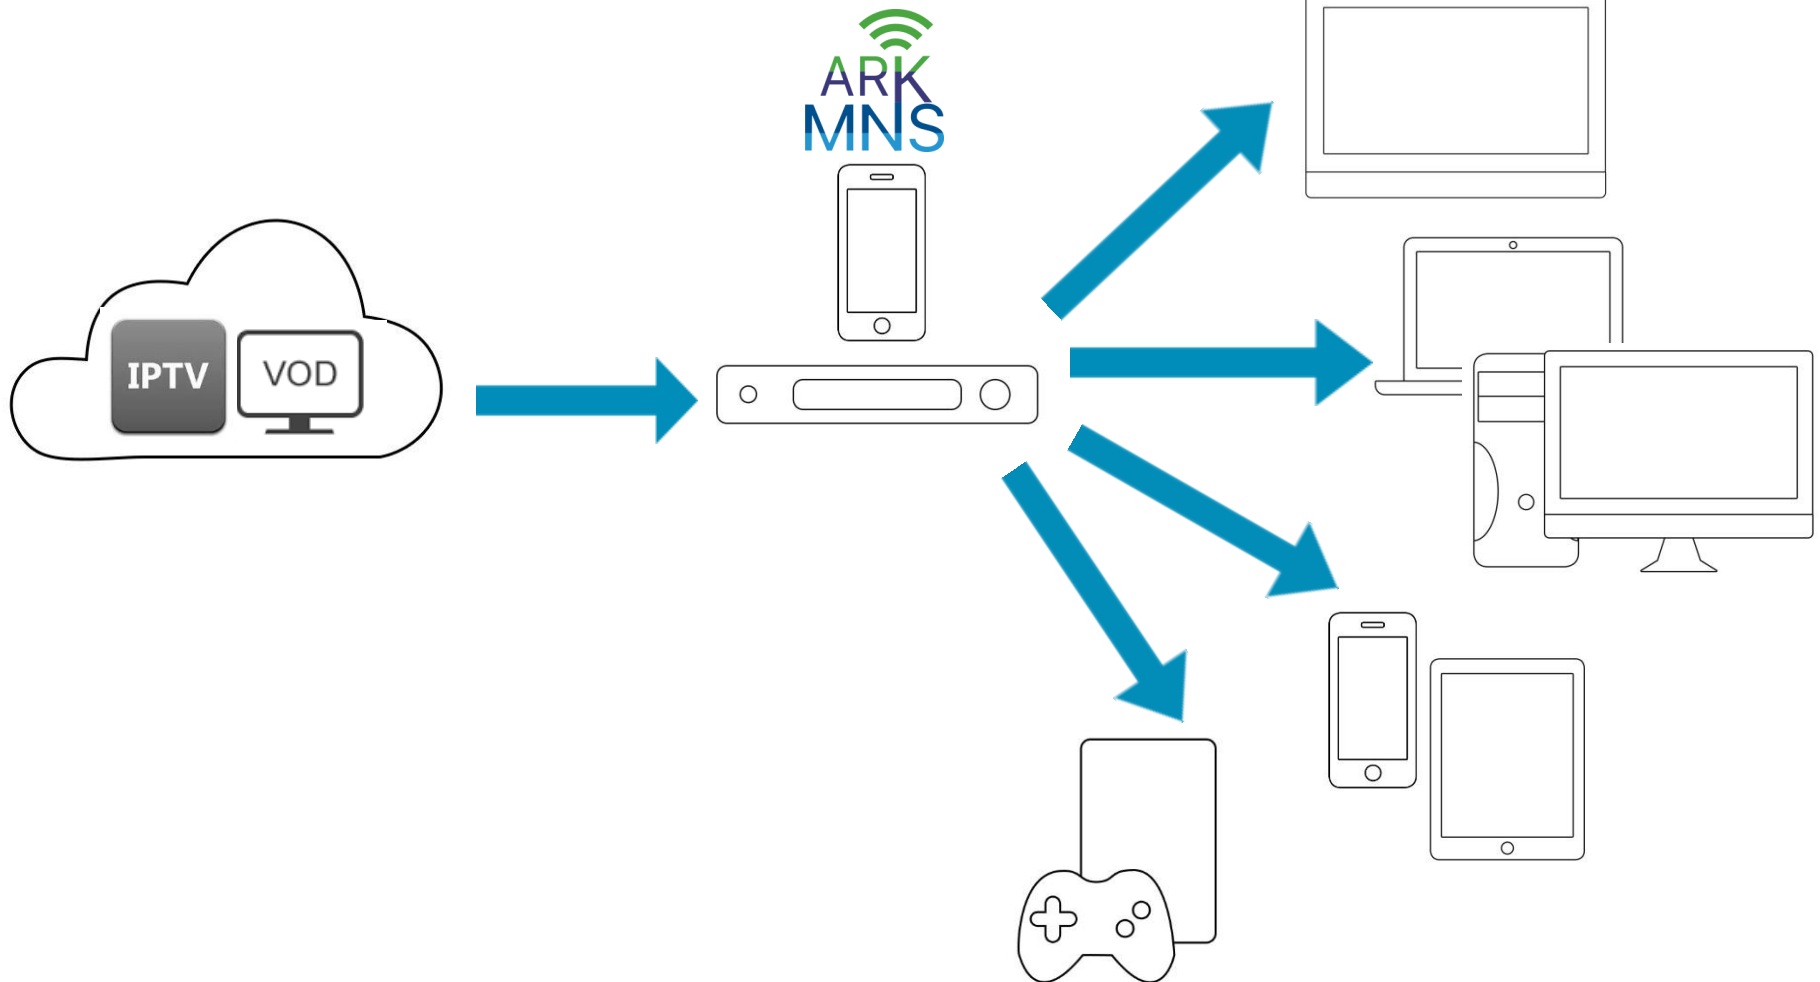

So, our approach fulfills all media network application communication needs.

Media network API

Features

- Multiroom and Multistream functions
- Stream different channels on different screens simultaneously
- Stream music and audio files
- Stream video from STB, home Gateway, mobile devices
- Fast, reliable and easy implementation of IPTV
- Sharing TV content with all screens and devices in household
- Add extra features like YouTube, internet radio or music streaming services and home media sharing
- Adaptive Streaming support
- DTCP-IP support

Use Cases

Case 1

Home media network

Case 2

Share TV channels

Case 3

Media from any source to any screen

Case 4

IPTV, VoD, Adaptive streaming

Case 5

Stream personal media content
at TV or Receiver connected to STB

Supported Platforms

Mobile:

Desktop:

Embedded devices:

Our company