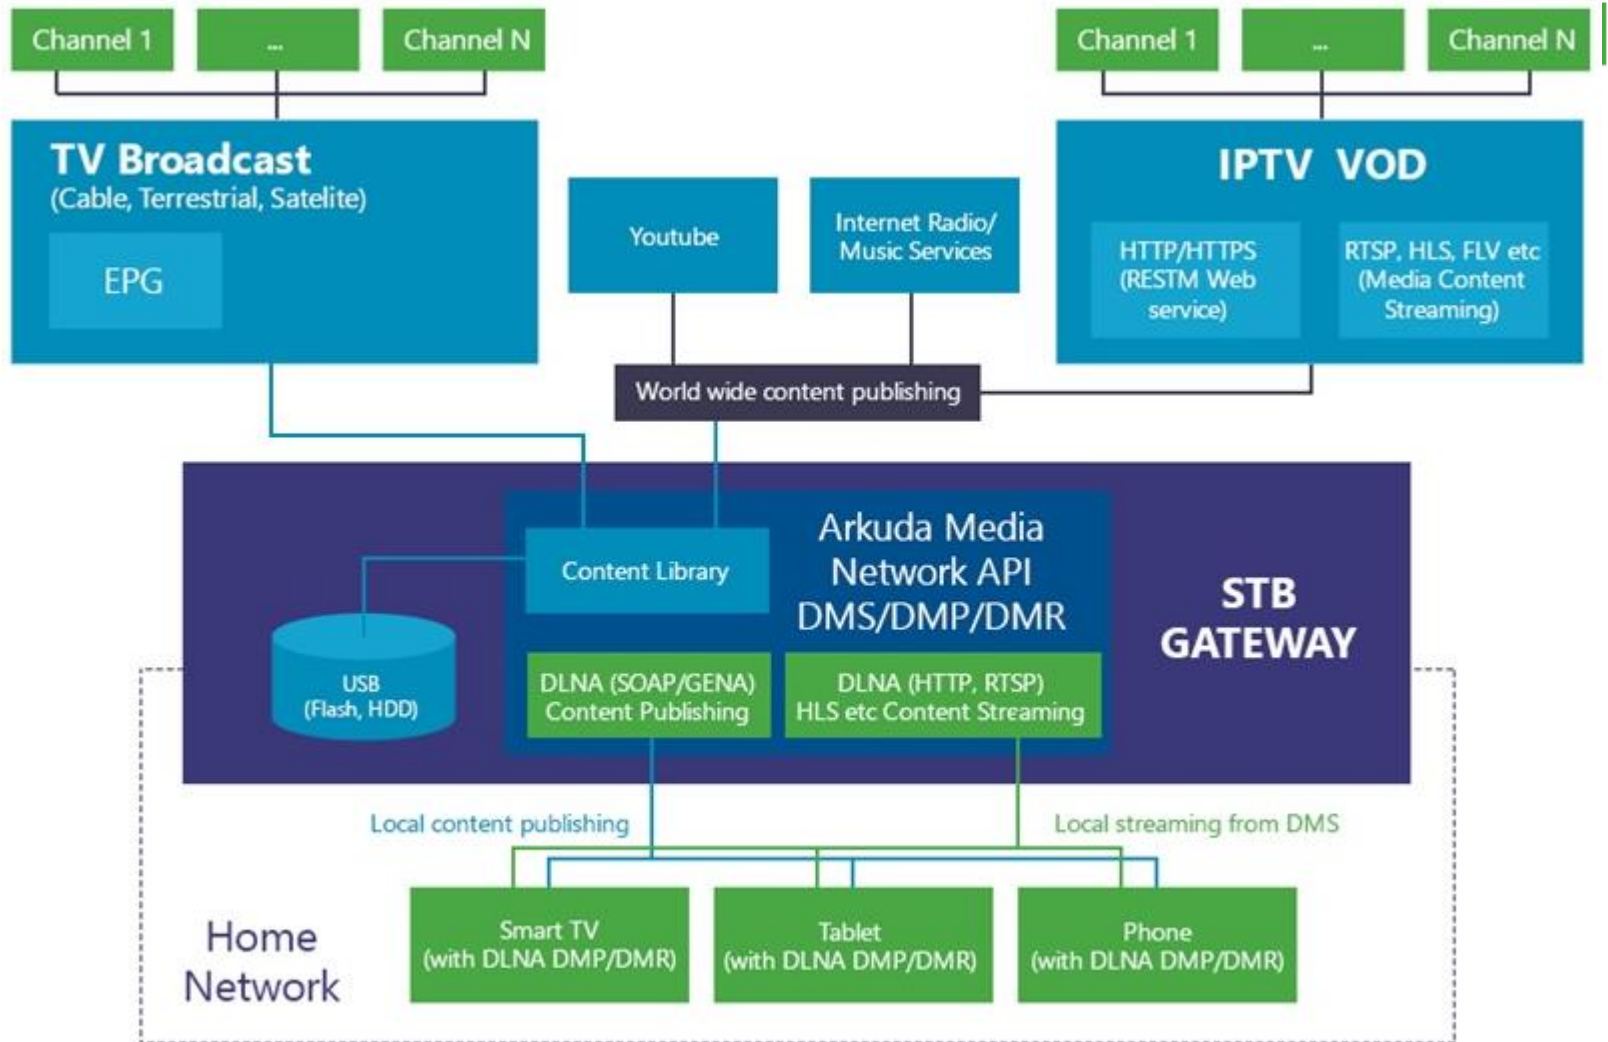

Turn-key solution for home media

Wireless interactive services for smart media and entertainment environment

sharing, streaming, control of video, photo, audio, TV content within the home network

Market proven

Arkuda Digital has market proven apps
in App Store and Play Market

with more than **2M+** installs and **500K+** active users

Integration architecture

Arkuda Digital extends Media Network API based on WAMP (Web Application Messaging Protocol).

With it you can plug-and-play any app components no matter on what languages they are written in.

Media Network API is based on microservice architecture.

Could be easily integrated into existing apps, or build UI on top of it in short terms, including browser based.

So, our approach fulfills all media network application communication needs.

Media network API

Features

- Multiroom and Multistream functions
- Stream different channels on different screens simultaneously
- Stream music and audio files
- Stream video from STB, home Gateway, mobile devices
- Fast, reliable and easy implementation of IPTV
- Sharing TV content with all screens and devices in household
- Add extra features like YouTube, internet radio or music streaming services and home media sharing
- Adaptive Streaming support
- DTCP-IP support